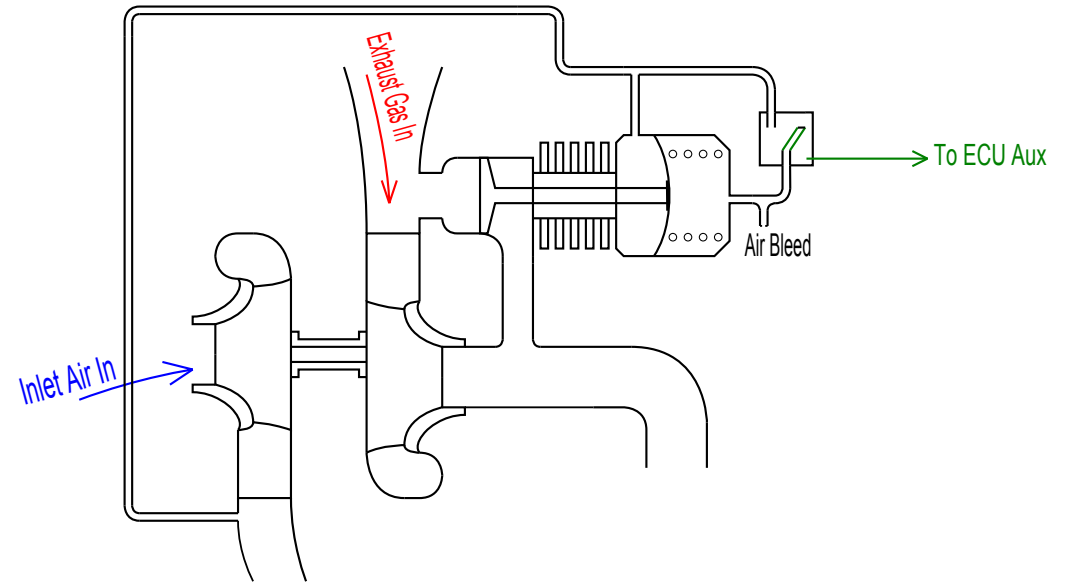

3 Port Internal Wastegate

3 Port External Wastegate

2 Port Internal Wastegate

2 Port External Wastegate

	AUTHOR	DATE	DRAWING ID
	Boost Control Plumbing	14/12/2010	G32
	VERSION	AUTHOR	
	1.0	PW	