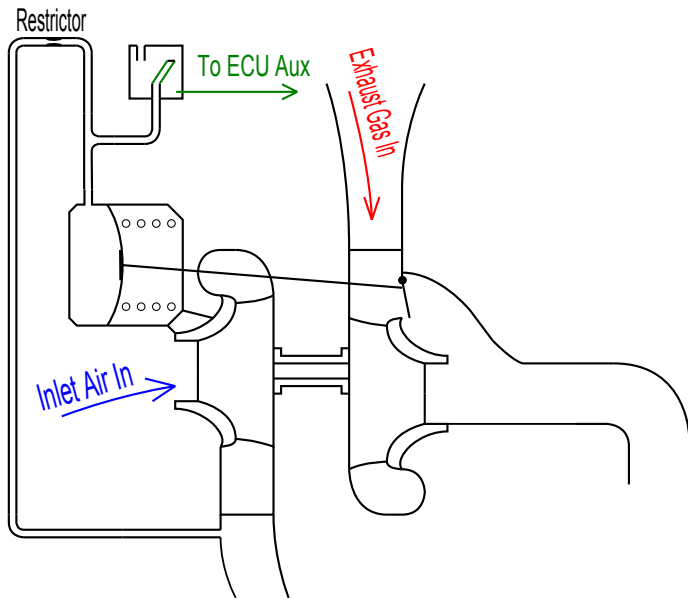

3 Port Internal Wastegate

3 Port External Wastegate

2 Port Internal Wastegate

2 Port External Wastegate

	AUTHOR	DATE	DRAWING ID
	Boost Control Plumbing	14/12/2010	G32
	VERSION	AUTHOR	
	1.0	PW	