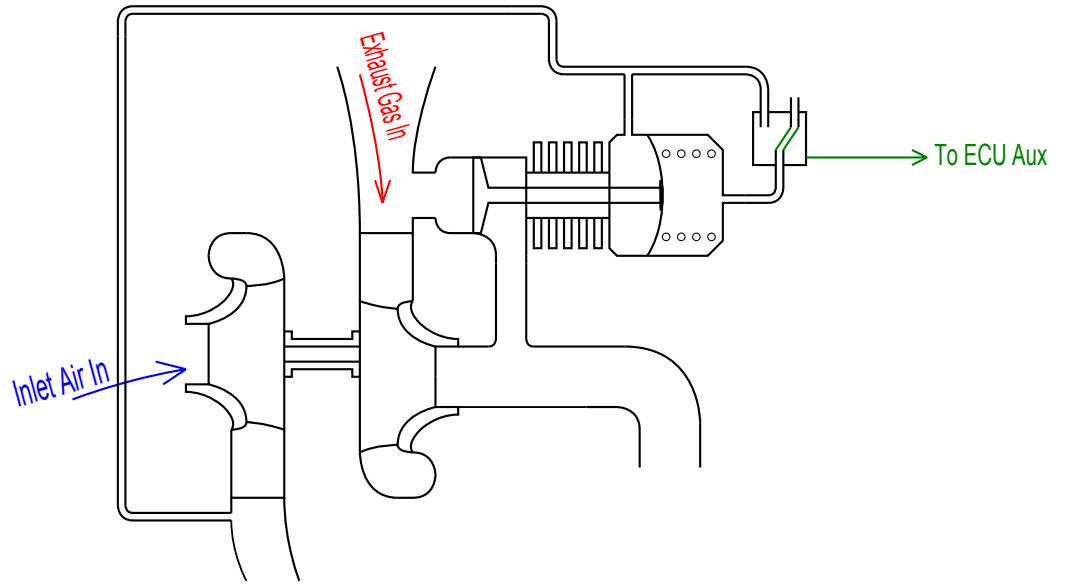

3 Port Internal Wastegate

3 Port External Wastegate

2 Port Internal Wastegate

2 Port External Wastegate

	AUTHOR	DATE	DRAWING ID
	Boost Control Plumbing	14/12/2010	G32
	VERSION	AUTHOR	
	1.0	PW	