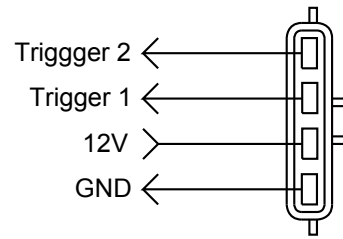

Distributor Plug

AUTHOR
**Mazda 323 Familia
Triggering**

DATE
12/8/2009

VERSION
1.0

DRAWING ID
C26

AUTHOR
PW